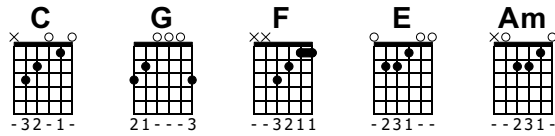

Ex 17 Ode to Joy

(LYRICS BY MS. BLACK'S 2012-13 GUITAR CLASS © SEPT 2012)

STANDARD TUNING

♩ = 120

1 **C** **G** **C** **G**

mf
E' very day I play my music work-in' hard to learn guitar.

0-0-1-3 | 3-1-0-3 | 1-1-3-0 | 0-3-3

S-gr
T
A
B

5 **C** **F** **C** **G** **C**

E' very night I practice practice so in class I will go far.

0-0-1-3 | 3-1-0-3 | 1-1-3-0 | 3-1-1

9 **G** **C** **G** **C** **G** **E** **Am** **G**

First the E string then the B string, e' very note will ring out true.