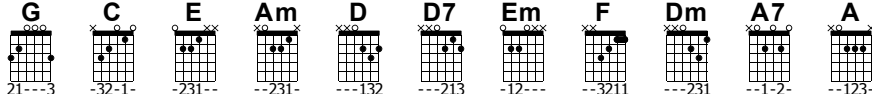

# Rudolph Silently Jingles in the Hall

Arr for Guitar by Jo Black © Nov 2015 ~ CAPO 2

♩ = 120

**G** **C** **E**

1

Dash- ing through the snow, in a one- horse o- pen sleigh,

CAPO. FRET 2

0 0 2 0 0 0 0 2 0 2