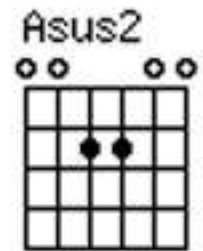

Boulevard of Broken Dreams by Green Day

(Play D instead of Dsus2 and A for Asus2)

Verse 1:

Em G Dsus2 Asus2 Em
I walk a lonely road, the only one that I have ever known
G Dsus2 Asus2 Em
Don't know where it goes, But it's home to me and I walk alone

(Em)(G)(Dsus2)(Asus2)

Verse 2:

Em G Dsus2 Asus2 Em
I walk this empty street, On the Boulevard of broken dreams
G Dsus2 Asus2 Em
Where the city sleeps and I'm the only one and I walk alone

Verse 3:

Em G Dsus2 Asus2 Em
I walk alone, I walk alone.
Em G Dsus2 Asus2
I walk alone, I walk a....