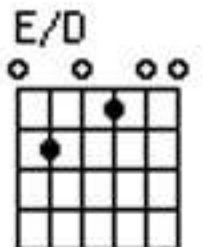

Verse 4:

C G Dsus2
My shadow's the only one that walks beside me
C G Dsus2
My shallow heart's the only thing that's beating
C G Dsus2
Sometimes I wish someone out there will find me
C G E/D
Till then I walk alone