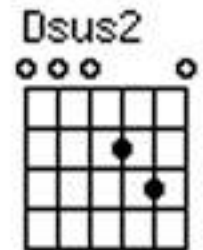

Verse 4:

C G Dsus2
My shadow's the only one that walks beside me
C G Dsus2
My shallow heart's the only thing that's beating
C G Dsus2
Sometimes I wish someone out there will find me
C G E/D
Till then I walk alone