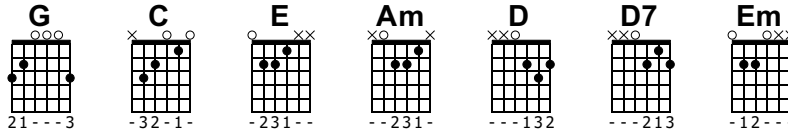

# Jingle Bells (Key: G major)

ARR BY JO BLACK © NOV 2012

STANDARD TUNING

♩ = 120

**1** **G** **C** **E**

*mf* Dash- ing through the snow, in a one- horse o- pen sleigh,

TAB: 0 0 2 0 | 0 0 0 0 | 0 2 0 0 | 2

**5** **Am** **D** **D7** **G**

O'er the fields we go, laugh- ing all the way,

TAB: 1 0 2 | 4 | 3 3 1 2 | 0

**9** **C** **E**

Bells on bob- tails ring, mak- ing spir- its bright, What

TAB: 0 2 0 | 0 | 0 2 0 | 2 2

**13** **Am** **D7** **G** **Em** **Am** **D7** **G** **D7**

fun it is to ride and sing a sleigh- ing song to night! Oh

TAB: 1 0 2 | 3 3 3 3 | 0 3 1 2 | 0 3

**17** **G**

Jin- gle bells, Jin- gle bells, Jin- gle all the way!

0 0 0 0 0 0 0 3 0 2 0

**21** **Am D7 G Em Am D D7**

Oh what fun it is to ride in a one- horse o- pen sleigh!

1 1 1 1 1 0 0 0 0 0 2 2 0 2 3

**25** **D7 Am G**

onehorse o- pen sleigh!

3 3 1 2 0