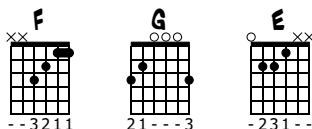

Jo's Spanish Song

Jo Black

STANDARD TUNING

$\text{♩} = 220$

S-GT

mf

1

0 1 3 1 0 0 3 1 0 1 2 2 0 1 3