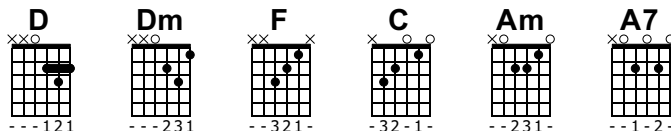

# Ex 50 GREENSLEEVES

(WHAT CHILD IS THIS?)

STANDARD TUNING

♩ = 90

1

**D**    **Dm**    **F**    **C**

*mf*

S-GT

T  
A  
B

0	3	0	2	0	2	0	2
---	---	---	---	---	---	---	---

5

**Am**    **Dm**    **A7**

3	0	2	3	0	0	3	0	2	3
---	---	---	---	---	---	---	---	---	---

9

**D**    **Dm**    **F**    **C**

0	0	3	0	2	0	2	0	2
---	---	---	---	---	---	---	---	---